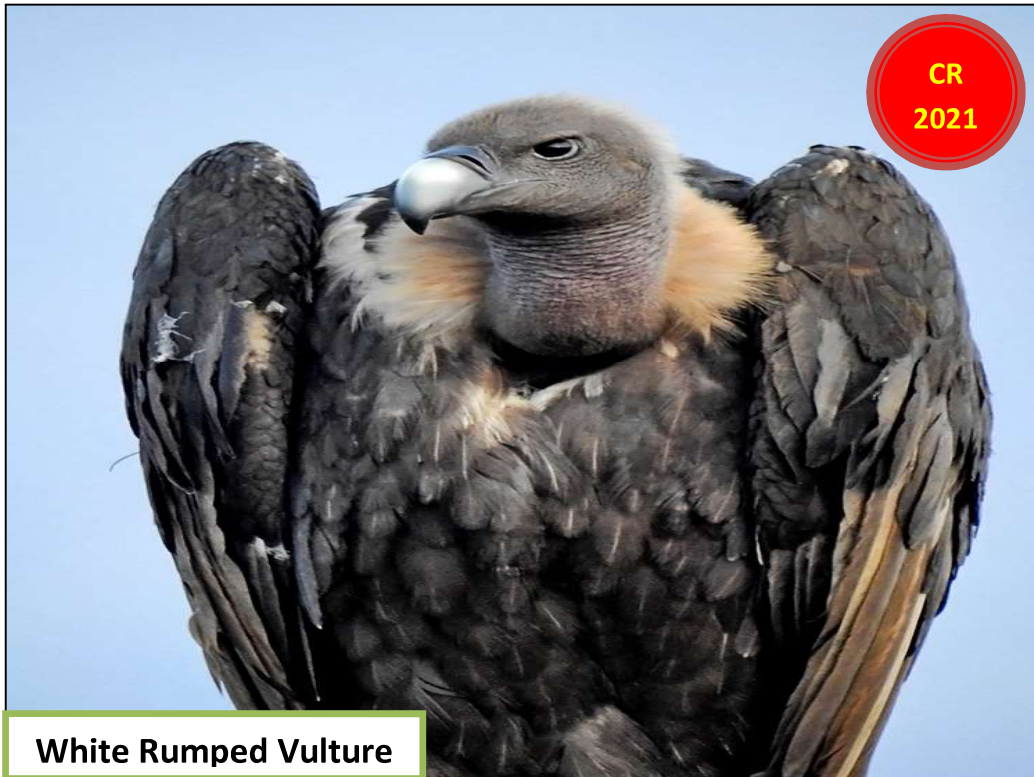

# CRITICALLY ENDANGERED/ENDANGERED FAUNA SPECIES OF JHARKHAND