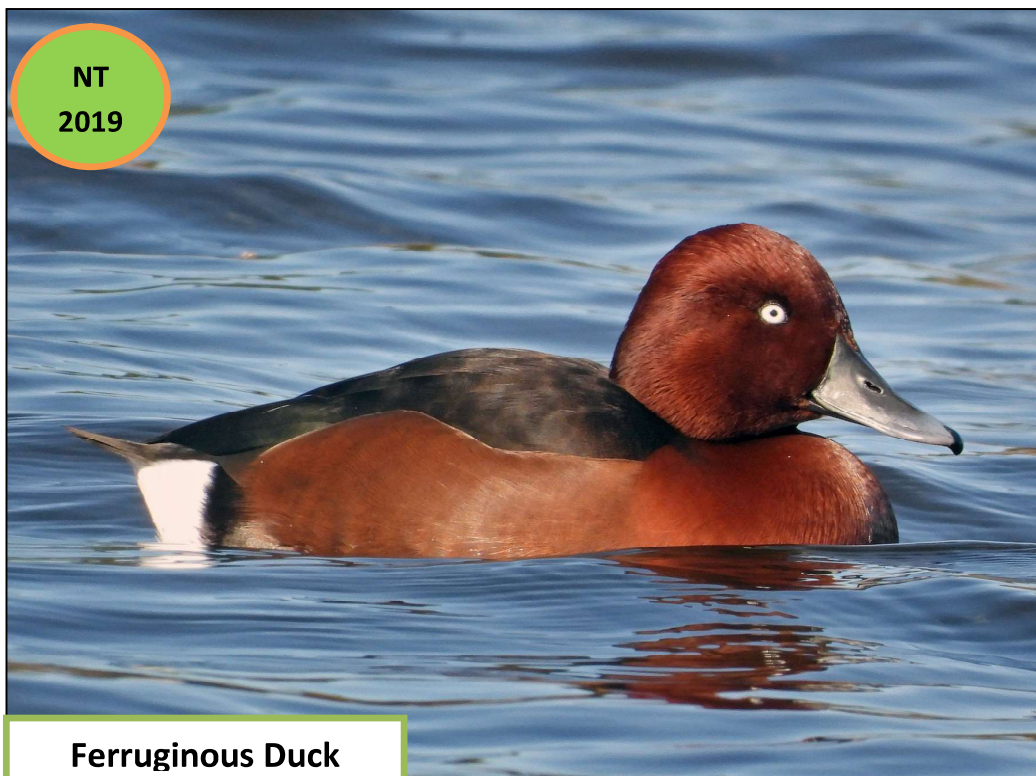

CRITICALLY ENDANGERED/ENDANGERED FAUNA SPECIES OF JHARKHAND

JHARKHAND BIODIVERSITY BOARD RANCHI